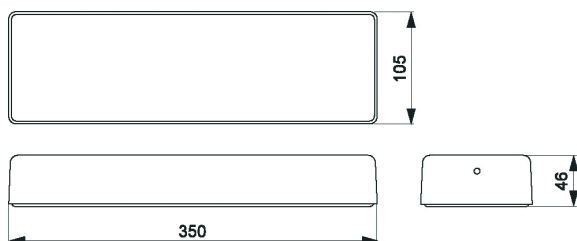

**OPTIONS****PRIPLATKY**

- Alternative legend (pictogram)
- LED as a light source

- Piktogram podľa špecifikácie zákazníka
- LED ako svetelný zdroj

**INFOLUX (29-B)**

Type / Typ	Dimensions mm	Power Supply	Light Source	Order Code
INFOLUX 1 "ZASTAVÍME" White Colour Light / biele sufitky	350x105x46mm	DC 24V	6x5W bulb	29-B-00-01-01
INFOLUX 1 "ZASTAVÍME" Green Colour Light / zelené sufitky	350x105x46mm	DC 24V	6x5W bulb	29-B-00-09-00
INFOLUX 1 "ZASTAVÍME" Red Colour Light / červené sufitky	350x105x46mm	DC 24V	6x5W bulb	29-B-00-08-00
INFOLUX 1 "ZASTAVÍME" Green Colour Light / zelené sufitky	350x105x46mm	DC 24V	6x5W bulb	29-B-00-04-00
INFOLUX 1 "ZASTAVÍME" Red Colour Light / červené sufitky	350x105x46mm	DC 24V	6x5W bulb	29-B-00-05-00
INFOLUX 1 "STOP" White Colour Light / biele sufitky	350x105x46mm	DC 24V	6x5W bulb	29-B-00-01-00
INFOLUX 1 "STOP" Red Colour Light / červené sufitky	350x105x46mm	DC 24V	6x5W bulb	29-B-00-03-00
INFOLUX 2 "ZASTAVÍME/NEVYSTUPOVAŤ" White Light / biele suf. + Signal	350x105x46mm	DC 24V	6x5W bulb + Buzzer	29-B-
INFOLUX 2 "STOP/DO NOT GET OFF" White Light / biele sufitky + Signal	350x105x46mm	DC 24V	6x5W bulb + Buzzer	29-B-01-02-00
INFOLUX 2 Special White Light / biele sufitky + Signal	350x105x46mm	DC 24V	4x5W bulb + Buzzer	29-B-02-01-00
INFOLUX 2 Special White Light / biele sufitky	350x105x46mm	DC 24V	4x5W bulb	29-B-04-01-00
INFOLUX 2 Special 2x white bulbs + 2x red bulbs / 2xbiele+2xčervené sufitky	350x105x46mm	DC 24V	4x5W bulb + Buzzer	29-B-02-04-00
INFOLUX 2 Special 2x white bulbs + 2x red bulbs / 2xbiele+2xčervené sufitky	350x105x46mm	DC 24V	4x5W bulb	29-B-04-02-00
INFOLUX 3 "NEVYSTUPOVAŤ" White Colour Light / biele sufitky + Signal	350x105x46mm	DC 24V	4x5W bulb + Buzzer	29-B-03-03-00
INFOLUX 3 "NEVYSTUPOVAŤ" White Colour Light / biele sufitky + Signal	350x105x46mm	DC 24V	4x5W bulb + Buzzer	29-B-03-02-00
INFOLUX 3 "□X□" White Colour Light / biele sufitky + Signal	350x105x46mm	DC 24V	4x5W bulb + Buzzer	29-B-03-01-00
INFOLUX CUSTOMISED	350x105x46mm	DC 24V,12V	CUSTOMISED	-