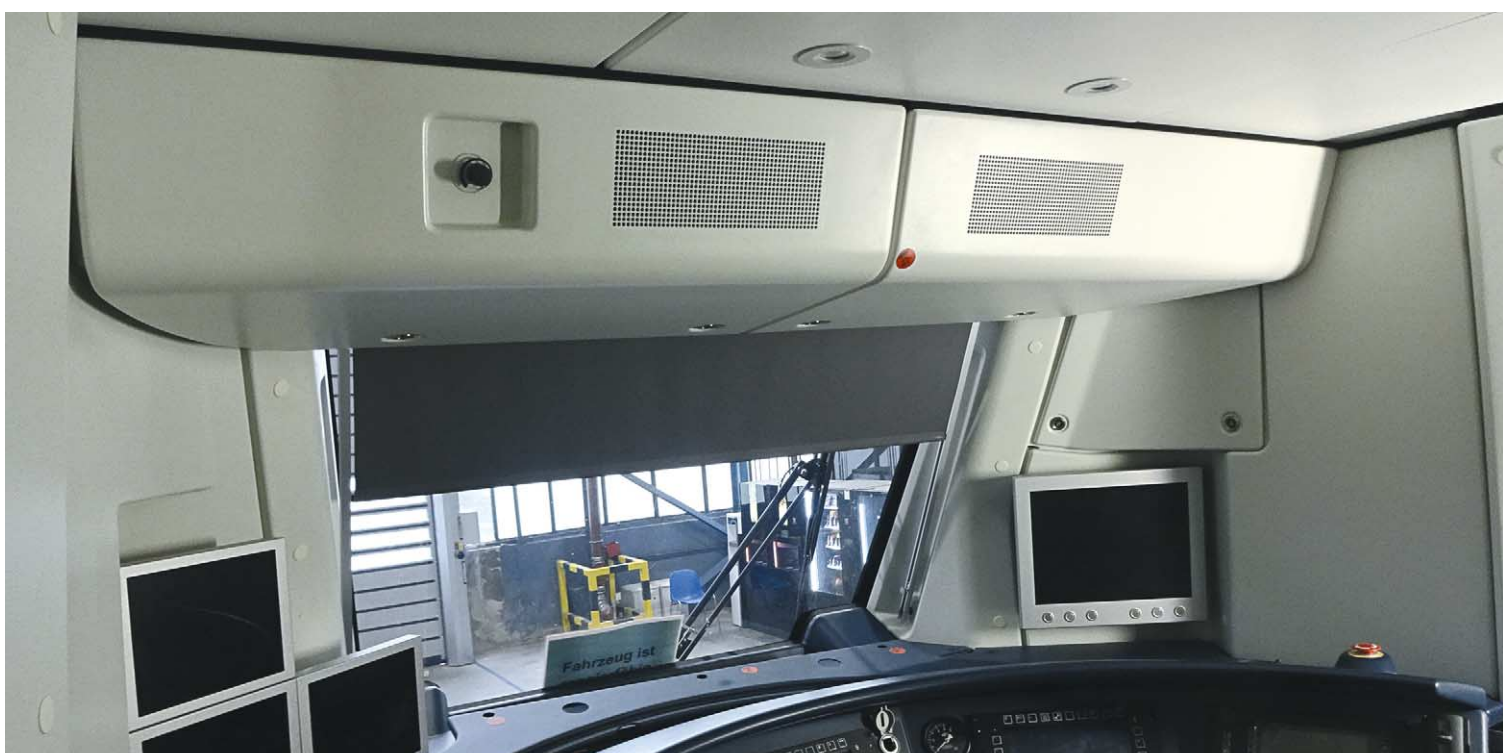

- This LED SPOT fixture is designed especially for illumination of all vehicle driver's cab or corridors or WC areas or etc.
 - Wall or ceiling panel recessed mounting, fixation by springs/bracket (please consider the panel thickness, details written in the table)
 - Thanks to the special lens is the light distributed to the required area in order to meet EN13272
 - The powerful illumination is ensured by HighPower LED
 - The LED driver is integrated in LED SPOT dome. No external electronics is needed
- Tieto SPOT LED svietidlá boli špeciálne navrhnuté pre aplikácie ako osvetlenie kabíny vodiča alebo koridorov alebo WC priestorov alebo pod.
 - Montáž do stropu/steny pomocou pružín (hrúbka panelu je dôležitá, pozri detail v tabuľke)
 - Vďaka špeciálnej šošovke je svetlo distribuované do požadovaného priestoru tak, aby bola splnená norma EN13272
 - Svietidlo je vybavené HighPower LED
 - Elektronický redradník je integrovaný v telese svietidla

- This LED SPOT fixture is designed especially for illumination of all vehicle driver's cab or corridors or WC areas or etc.
- Wall or ceiling panel recessed mounting, fixation by screws
- Thanks to the special lens is the light distributed to the required area in order to meet EN13272
- The powerful illumination is ensured by HighPower LED
- The LED driver is integrated in LED SPOT dome. No external electronics is needed

- Tieto SPOT LED svietidlá boli špeciálne navrhnuté pre osvetlenie aplikácie ako osvetlenie kabíny vodiča alebo koridorov alebo WC priestorov alebo pod.
- Montáž do stropu alebo steny pomocou skrutiek
- Vďaka špeciálnej šošovke je svetlo distribuované do požadovaného priestoru tak, aby bola splnená norma EN13272
- Svietidlo je vybavené HighPower LED
- Elektronický radradník je integrovaný v telese svietidla