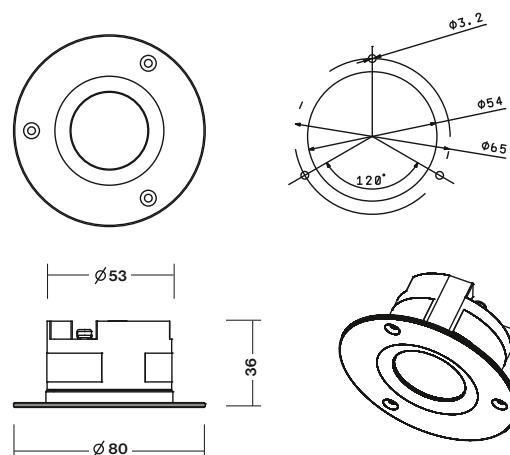

OPTIONS

PRÍPLATKY

- Alternative ceiling fixation
- Alternative electrical interface
- Alternative colour surface treatment
- Alternative customised dimensions
- Alternative LED light colour

- Alternatívne uchytenie do stropu
- Alternatívny konektor / elektrický interface
- Alternatívna farba svetla pre LED
- Alternatívna farba povrchu
- Alternatívne rozmery