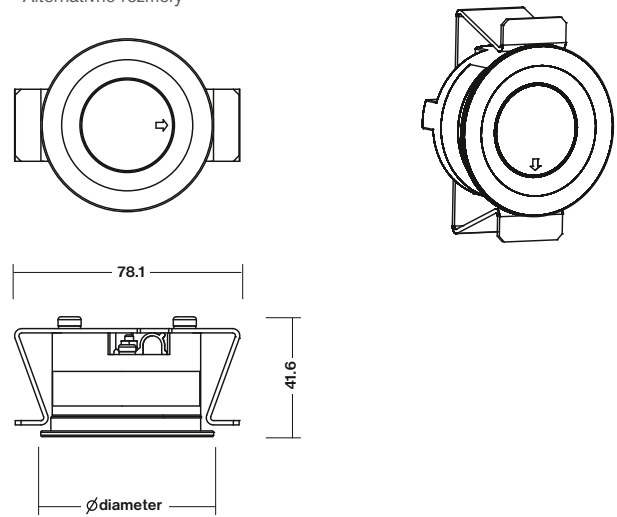

- This LED SPOT fixture is designed especially for illumination of all vehicle driver's cab or corridors or WC areas or etc.
 - Wall or ceiling panel recessed mounting, fixation by springs/bracket (please consider the panel thickness, details written in the table)
 - Thanks to the special lens is the light distributed to the required area in order to meet EN13272
 - The powerful illumination is ensured by HighPower LED
 - The LED driver is integrated in LED SPOT dome. No external electronics is needed
- Tieto SPOT LED svietidlá boli špeciálne navrhnuté pre aplikácie ako osvetlenie kabíny vodiča alebo koridorov alebo WC priestorov alebo pod.
 - Montáž do stropu/steny pomocou pružín (hrúbka panelu je dôležitá, pozri detail v tabuľke)
 - Vďaka špeciálnej šošovke je svetlo distribuované do požadovaného priestoru tak, aby bola splnená norma EN13272
 - Svietidlo je vybavené HighPower LED
 - Elektronický redradník je integrovaný v telese svietidla

LED SPOT 24-36V DC

Diameter	Panel Thick.	Installation	LED	Power / Light Output	Light Distribution	Electrical Interface	Paint	Order code
80mm	1,5-2,5mm	Wall / Ceiling	3000K	4,8W / 400lm	X1	WAGO 770-243	NCS S 0502-B	316-B-004-01-00
60mm	2,5-3,5mm	Wall	3000K	2,2W / 220lm	X4	NSL 25-5G	ANODISED ELOX	317-B-018-01-00
60mm	2,5-3,5mm	Wall	3000K	2,2W / 220lm	X4	1m long wire tail	ANODISED ELOX	317-B-018-02-00
80mm	1,5-2,5mm	Wall / Ceiling	3000K	4,8W / 400lm	X3	2m long wire tail	NCS S 2500-N	327-B-003-01-00
60mm	1,5-2,5mm	Wall	3000K	2,4W / 220lm	X4	WAGO 769-603	NCS S 1500-N	327-B-007-01-00
60mm	1,5-2,5mm	Wall / Ceiling	3000K	2,4W / 235lm	X1	2m long wire tail	NCS S 2500-N	327-B-009-01-00
60mm	1,5-2,5mm	Wall / Ceiling	3000K	4,8W / 400lm	X3	2m long wire tail	NCS S 2500-N	330-B-053-01-00
60mm	1,5-2,5mm	Wall / Ceiling	3000K	4,8W / 400lm	X3	5m long wire tail	NCS S 2500-N	330-B-053-02-00