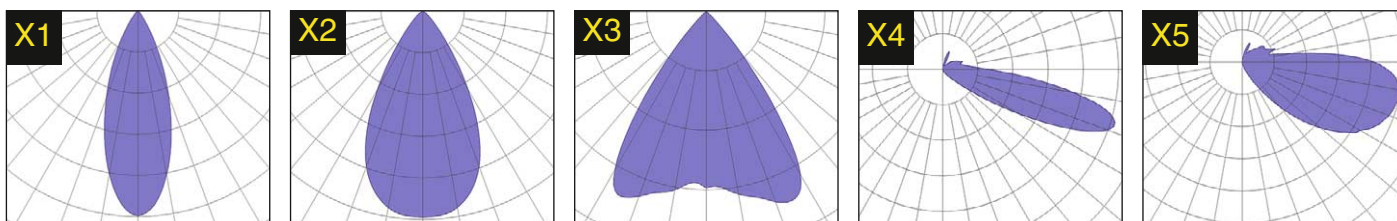

LED SPOT 24-36V DC

Diameter	Panel Thick.	Installation	LED	Power / Light Output	Light Distribution	Electrical Interface	Paint	Order code
80mm	1,5-2,5mm	Wall / Ceiling	3000K	4,8W / 400lm	X1	WAGO 770-243	NCS S 0502-B	316-B-004-01-00
60mm	2,5-3,5mm	Wall	3000K	2,2W / 220lm	X4	NSL 25-5G	ANODISED ELOX	317-B-018-01-00
60mm	2,5-3,5mm	Wall	3000K	2,2W / 220lm	X4	1m long wire tail	ANODISED ELOX	317-B-018-02-00
80mm	1,5-2,5mm	Wall / Ceiling	3000K	4,8W / 400lm	X3	2m long wire tail	NCS S 2500-N	327-B-003-01-00
60mm	1,5-2,5mm	Wall	3000K	2,4W / 220lm	X4	WAGO 769-603	NCS S 1500-N	327-B-007-01-00
60mm	1,5-2,5mm	Wall / Ceiling	3000K	2,4W / 235lm	X1	2m long wire tail	NCS S 2500-N	327-B-009-01-00
60mm	1,5-2,5mm	Wall / Ceiling	3000K	4,8W / 400lm	X3	2m long wire tail	NCS S 2500-N	330-B-053-01-00
60mm	1,5-2,5mm	Wall / Ceiling	3000K	4,8W / 400lm	X3	5m long wire tail	NCS S 2500-N	330-B-053-02-00