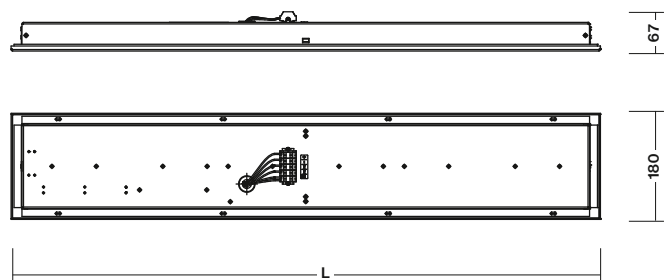

MINILUX2 (142-B / 236-B)

Type / Typ	Dimension L	Power Supply	Light Source	Dimming	Order Code
MINILUX2 1000mm RAL7035	1000mm	DC 24V	MidPower LEDs 3000K	YES 25% / 50% / 100%	236-B-029-01-00
MINILUX2 1000mm RAL9001	1000mm	DC 24V	MidPower LEDs 5000K	YES 25% / 50% / 100%	236-B-029-01-01
MINILUX2 1000mm RAL7035	1000mm	DC 110V	MidPower LEDs 4000K	OPTION	142-B-036-01-00
MINILUX2 400mm RAL9006	400 mm	DC 24V	MidPower LEDs 5000K	YES 25% / 50% / 100%	236-B-030-01-00
MINILUX2 400mm RAL9001	400 mm	DC 24V	MidPower LEDs 5000K	YES 25% / 50% / 100%	236-B-030-01-01
MINILUX2 400mm RAL9006	400 mm	DC 110V	MidPower LEDs 5000K	OPTION	142-B-037-01-00
MINILUX2 400mm RAL9006	400 mm	DC 24V	MidPower LEDs 3000K	OPTION	142-B-035-01-00
MINILUX2 560mm RAL7035	560 mm	DC 24V	HighPower LEDs 5650K	YES 50% / 100%	236-B-031-01-00
MINILUX2 560mm RAL9001	560 mm	DC 24V	HighPower LEDs 5650K	YES 50% / 100%	236-B-031-01-01
MINILUX2 560mm+2xLED RAL7035	560 mm	DC 24V	HighPower LEDs 4000K	YES 25% / 100%	142-B-039-01-00
MINILUX2 CUTOMISED	CUSTOMISED	DC 24V, 36V, 110V	MidPower LEDs	OPTION	TBD

Ask SEC for detailed drawings or the specific item order code (design@sec.sk)