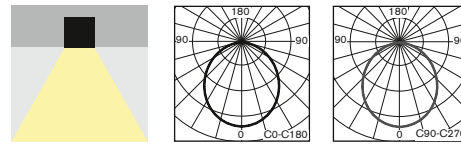

# MINILUX2

- MINILUX2 has been designed as an individual recessed lighting fixture for illumination of interior of public transport vehicles
- The cover frame can be optionally painted in grey RAL7035 or white RAL9001 colour
- It is equipped with either MidPower OSRAM LEDs or HigPower Lumiled LEDs